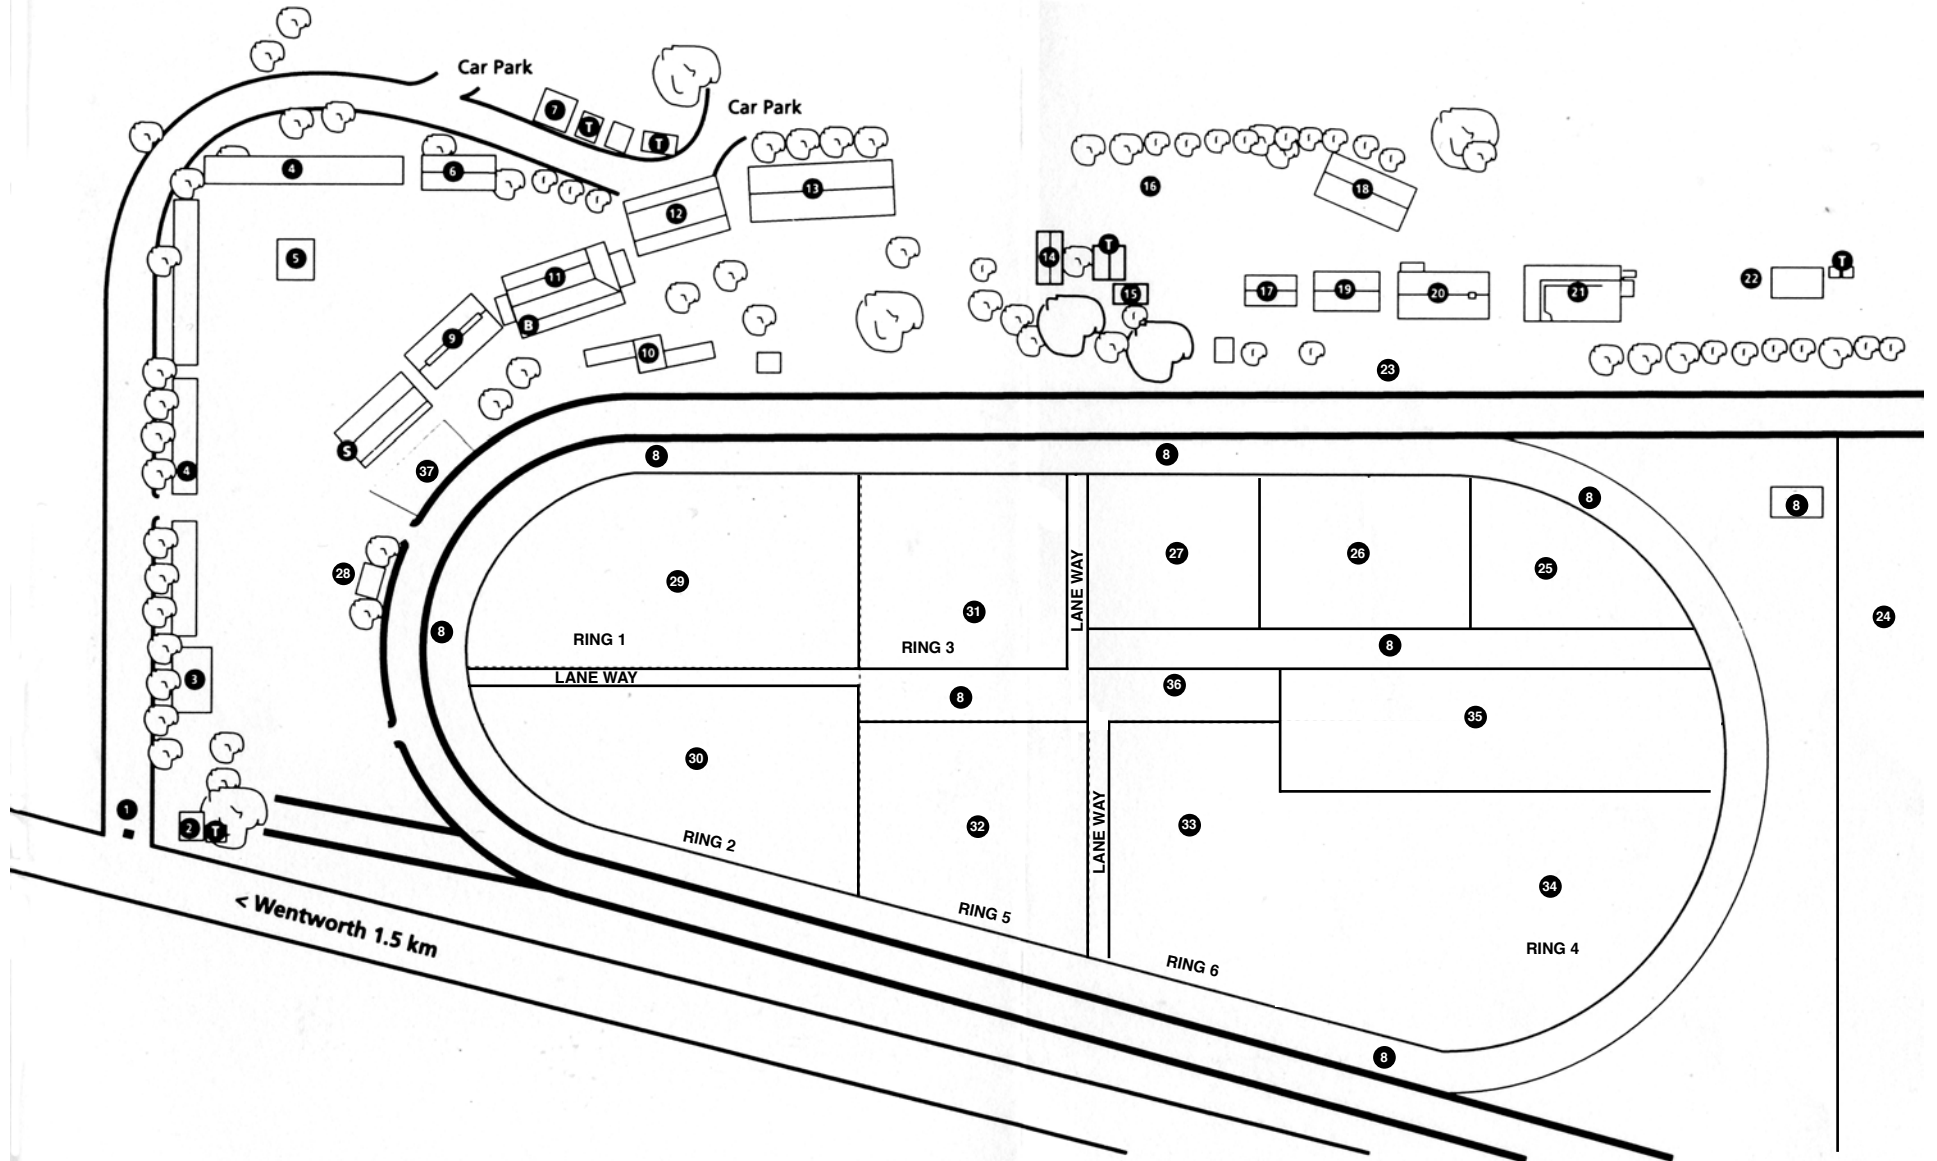

Wentworth Showgrounds

- | | | | |
|-----------------------------|-----------------------|---------------------------------|---|
| 1. Main Entrance | Needlework | 21. Cattle | 31. Ring 3 Show Jumping |
| 2. Loading Ramp | 12. Sheep Shearing | 22. Bench Dogs | 32. Ring 5 Pony Club Events & Exercise & Palomino |
| 3. Racing Club | 13. Sheep Shed & Wool | 23. Highland Dancing (Sun only) | 33. Ring 6 Western |
| 4. Horse Stalls | 14. Bar | 24. Trial Dogs | 34. Ring 4 Harness, Novelties |
| 5. Horse Wash | 15. Elders | 25. Yard Dogs | 35. Novelties |
| 6. Workshop | 16. Sideshows | 26. Trade Exhibits | 36. Show Jumping Warm Up |
| 7. Caretaker | 17. Children's Work | 27. Food & Wine Marquee | 37. Saddling Yard |
| 8. Spectator Area | 18. Vintage Engines | 28. Horse Shed/Ring Announcer | T Toilets |
| 9. Arts/Crafts Marquee | 19. Animal Nursery | 29. Ring 1 Hacking | B Baby Change Room |
| 10. Broadcast Box | 20. Poultry | 30. Ring 2 Hacking / Dressage | S Show Secretary |
| 11. Flowers, Art, Cooking & | | | |

**ENTRY AND INDEMNITY FORMS
AT BACK OF SCHEDULE**